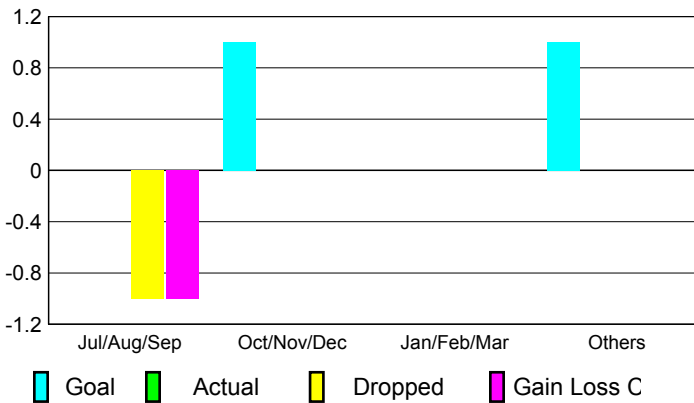

## CLUBS

Club Results  
2009-2010

Clubs  
2008-2009

Month	New Club Goal	Actual New Clubs	Actual Dropped Clubs	Gain/Loss of Clubs	Gain/Loss of Clubs
Jul/Aug/Sep	0	0	-1	-1	0
Oct/Nov/Dec	1	0	0	0	0
Jan/Feb/Mar	0	0	0	0	0
Apr/May/June	1	0	0	0	0
<b>Totals</b>	<b>2</b>	<b>0</b>	<b>-1</b>	<b>-1</b>	<b>0</b>

### Club Results 2009-2010

Goal, New, Dropped, Gain/Loss

### Comparison of Club Gain/Loss

Current Year Compared to the Previous Year