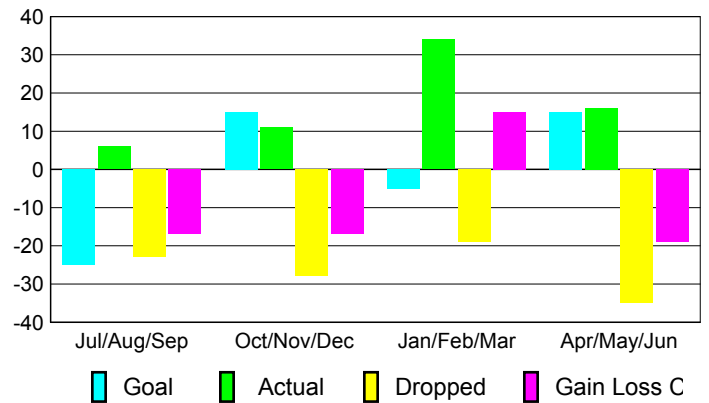

### YTD Status Quo Clubs 2009-2010

Status Quo Clubs Compared to Status Quo Members

## MEMBERSHIP

Membership Results  
2009-2010

Membership  
2008-2009

Month	Net Memb Goal	Actual New Memb	Actual Dropped Memb	Gain/Loss of Memb	Gain/Loss of Memb
Jul/Aug/Sep	-25	6	-23	-17	-11
Oct/Nov/Dec	15	11	-28	-17	-17
Jan/Feb/Mar	-5	34	-19	15	-3
Apr/May/June	15	16	-35	-19	-21
<b>Totals</b>	<b>0</b>	<b>67</b>	<b>-105</b>	<b>-38</b>	<b>-52</b>

### Membership Results 2009-2010

Goal, New, Dropped, Gain/Loss

### Comparison of Membership Gain/Loss

Current Year Compared to the Previous Year