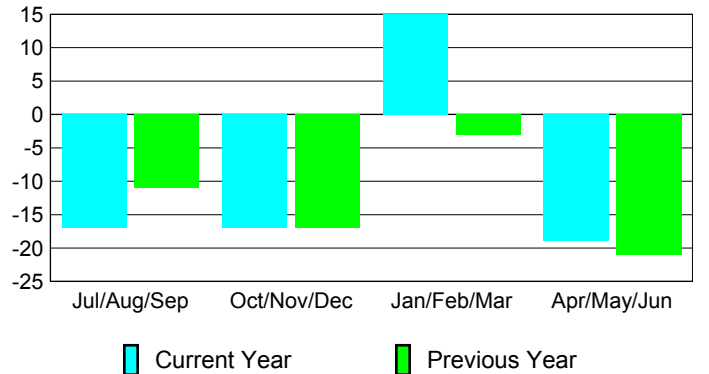

Comparison of Membership Gain/Loss

Current Year Compared to the Previous Year